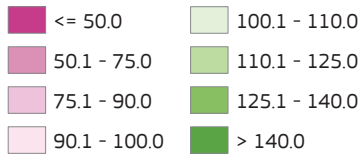

Regional Competitiveness Index 2.0, 2022 edition

Index

EU-27 = 100

© EuroGeographics Association for the administrative boundaries